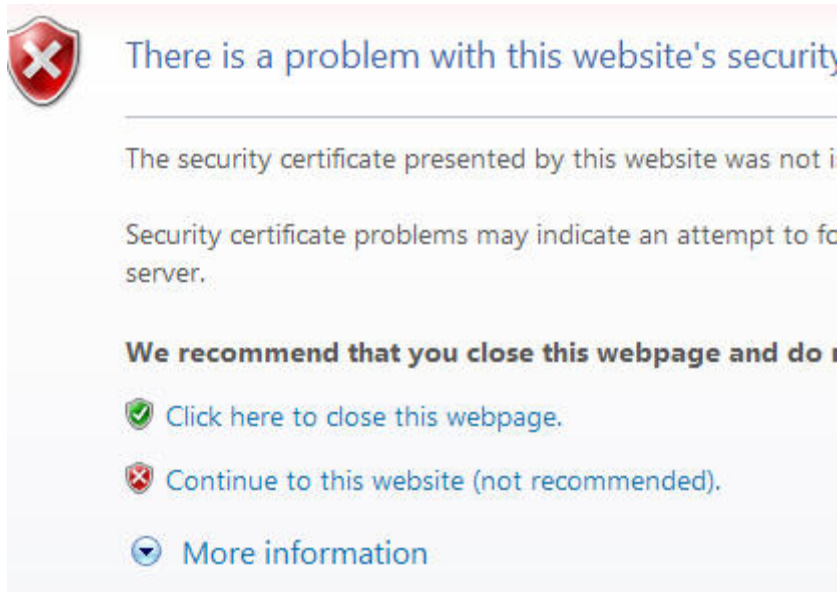

Step one: Go to the RWW web site - see the pink stuff -

Step two - say okay to trusting the site (that "Continue to this web site" part).

Step three - view the Certificate information

Step four - install the certificate

Steps five through whatever - just follow the wizards.

Welcome to the Certificate Import Wizard

This wizard helps you copy certificates, certificate trust lists, and certificate revocation lists from your disk to a certificate store.