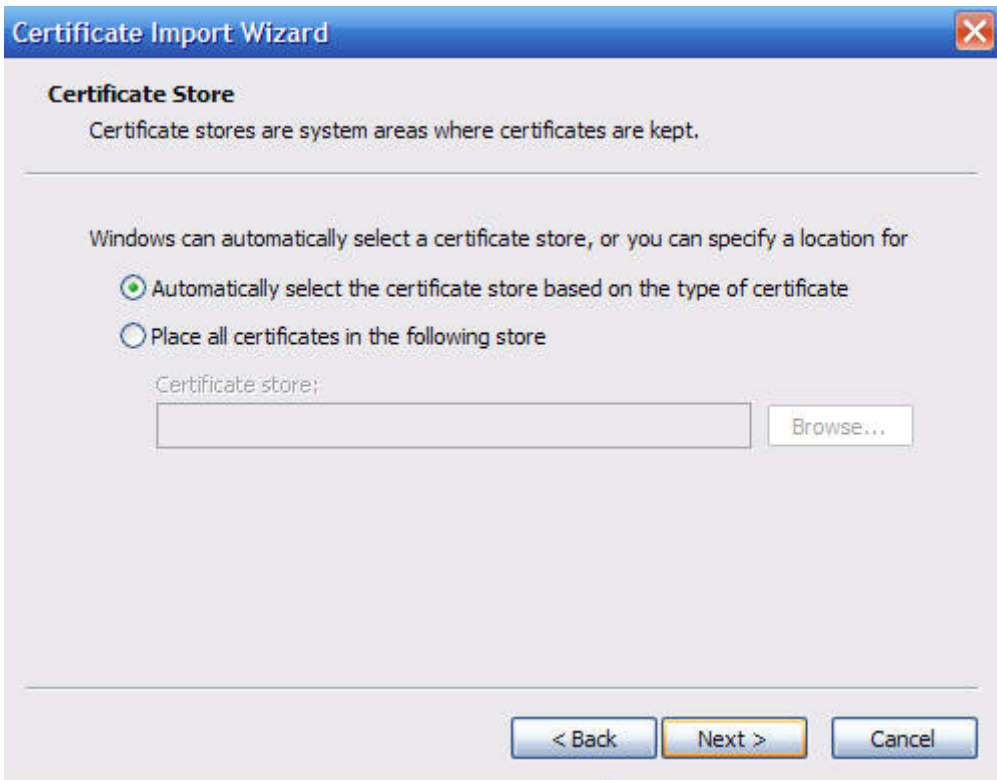

Once you've 'sucked in the certificate, the RWW site no longer is red and this isn't an issue. You won't get a red URL.