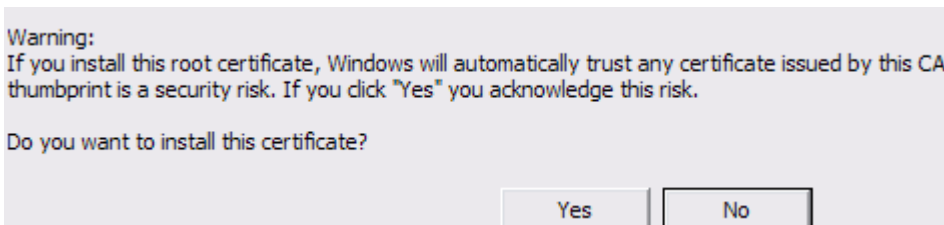

Once you've 'sucked in the certificate, the RWW site no longer is red and this isn't an issue. You won't get a red URL.