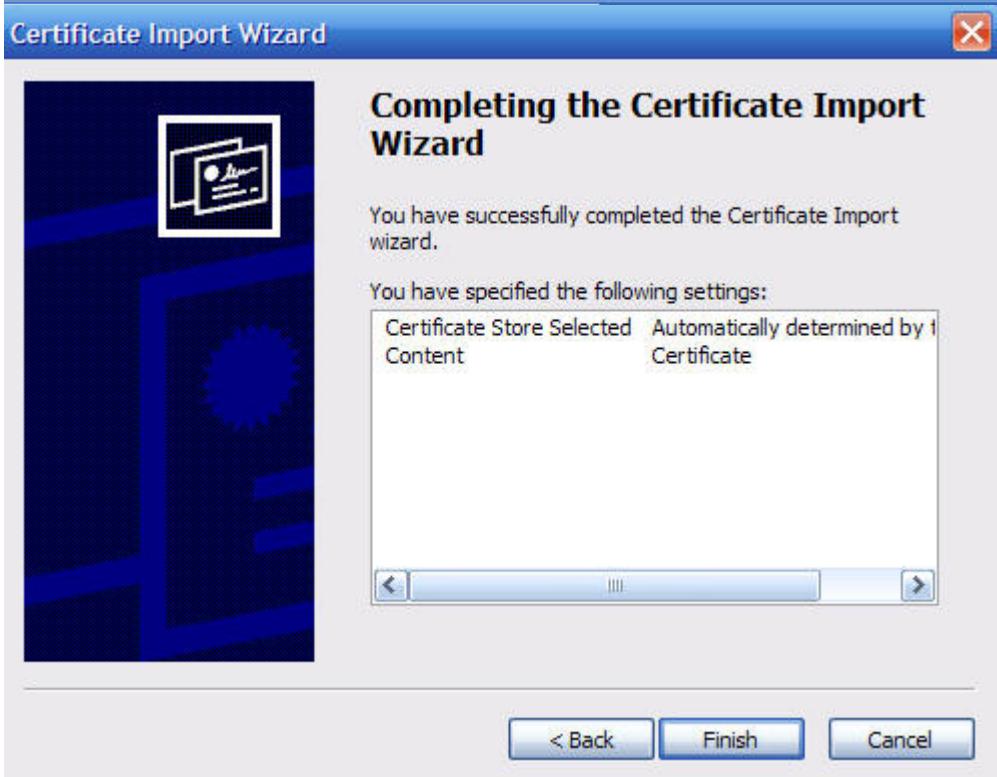

Once you've 'sucked in the certificate, the RWW site no longer is red and this isn't an issue. You won't get a red URL.