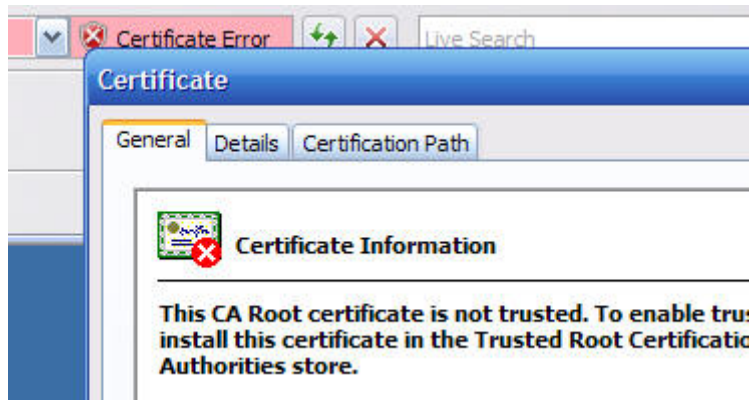

Step one: Go to the RWW web site - see the pink stuff -

Step two - say okay to trusting the site (that "Continue to this web site" part).

Step three - view the Certificate information

Step four - install the certificate

Steps five through whatever - just follow the wizards.

Welcome to the Certificate Import Wizard

This wizard helps you copy certificates, certificate trust lists, and certificate revocation lists from your disk to a certificate store.